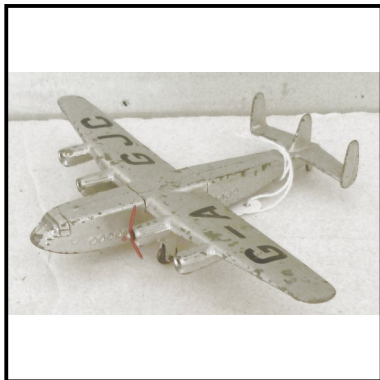

Price (£): 12.00

Ref No: 4.104B
Category: Diecasts - Dinky Toys
Description: 702 D.H. Comet Airliner. White/blue/silver 'B,O.A.C.'. G-ALYV Small chips on cabin roof re-touched. Boxed.

Price (£): 35.00

Ref No: 4.105-T
Category: Diecasts - Dinky Toys
Description: 704 Avro 'York' Airliner. Overall silver. Markings G-AGJC. Good underside, top surfaces lightly scuffed. Lacks 3 propellers.