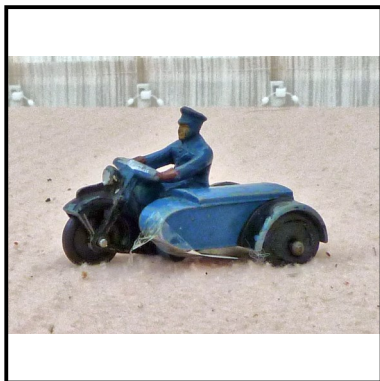

Ref No: 4.40.

Category: Diecast - Dinky Toys

Description: 43b Motor-cycle & Sidecar Combination, blue with black mudguards, with rider in blue. Unlettered, but catalogued as 'R.A.C. Patrol'. Excellent condition.

Price (£): 25.00