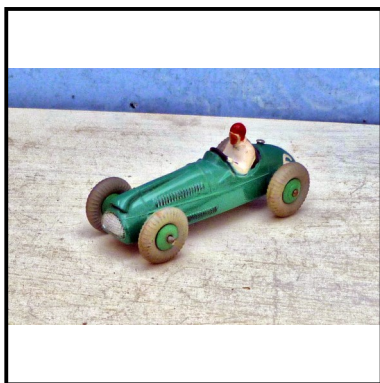

Ref No: 4.15

Category: Diecasts - Dinky Toys

Description: 23g Cooper-Bristol Racing Car. Mid-green with same wheel hubs. Racing No. 6. Superb condition, but extra detail added by way of repainted dashboard in black and other small added details.

Price (£): 60.00