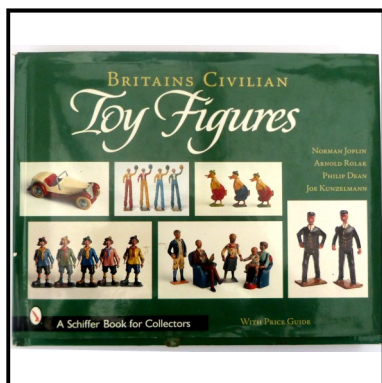

Ref No: 4.281

Category: Literature - diecast-related

Description: Book: Britain's Civilian Toy Figures (Joplin & others). 256pp. landscape-format hardback. Definitive work on the subject, colour illustrations throughout. With dust-wrap. Includes details of diecast road vehicles etc.

Price (£): 22.50