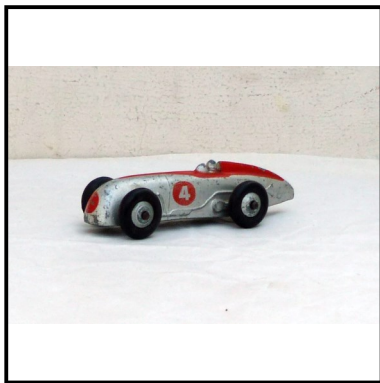

Price (£): 27.50

Ref No: 4.13

Category: Diecasts - Dinky Toys

Description: 22e Military Tank, early issue without baseplate - see 'Restorations' list

Price (£):

Ref No: 4.14

Category: Diecasts - Dinky Toys

Description: 23a (220) Racing Car. Silver body with red flash on top surfaces. and red grille carrying No. 4, numbered also on sides. Silver ridged wheel hubs. No baseplate. Driver cast-in. Good condition .