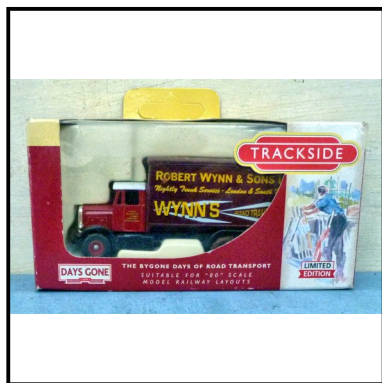

Price (£): 4.50

Ref No: 4.261B
Category: Diecast (modern) - Lledo
Description: Trackside Series - 044033 Scammell 6-wheeler Ballast Lorry 'Robert Wynn'. Mint. Boxed

Price (£): 4.50

Ref No: 4.262B
Category: Diecast (modern) - Lledo
Description: Trackside Series - DG146001 Guy Pantechnicon, dark blue with white lettering 'Pickford's'. Mint. Boxed