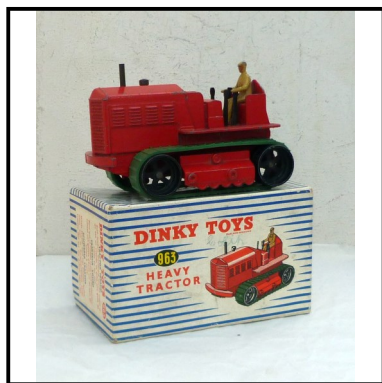

Price (£): 24.00

Ref No: 4.118B-X

Category: Diecasts - Dinky Toys

Description: 963 (ex 563) Blaw-Knox Heavy Tractor, with caterpillar tracks, without bulldozer blade. Overall red, with black exhaust, air filter pipes, control levers and wheels, the latter fitted with green rubber 'caterpillar' tracks. Generally very good condition,