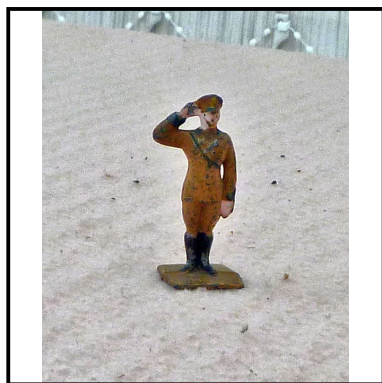

Price (£): 27.50

Ref No: 4.44

Category: Diecasts - Dinky Toys

Description: 44b (270) Motorcycle without Sidecar. Believed to be ex A.A. combination. but could be ex 42b or 43b Police or R.A.C.

Price (£): 12.50