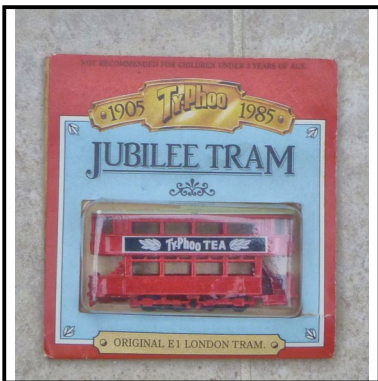

Ref No: 4.161B

Category: Diecast - Matchbox Models of Yesteryear

Description: Y3-1 London Class E1 Tram Car. Re-issue as 'Jubilee Tram' in 1985. With 'Typhoo Tea' advertisements. Mint condition. Unopened, in blister pack.

Price (£): 6.50