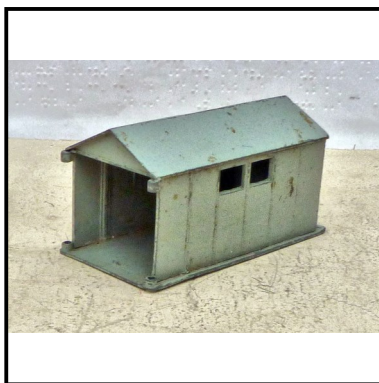

Ref No: 4.166

Category: Diecast - Matchbox 1-75 Series

Description: 1-85 Accessory Pack A3 - Domestic Garage. Grey. Lacks doors.

Price (£): 2.00