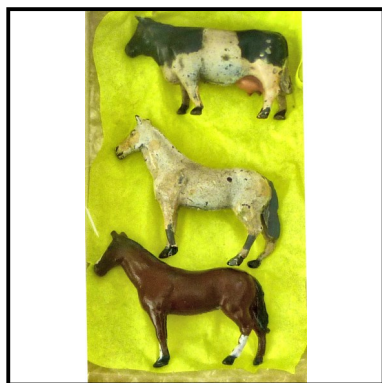

Price (£): 15.00

Ref No: 4.06

Category: Diecasts - Dinky Toys

Description: Part of 1950s Set 002 'Farmyard Animals'. Comprising: 2a Horse, head slightly turned. Qty. 2 (one chestnut, one grey); 2b Holstein Cow (white with black patches). Excellent condition. Price for lot of 3