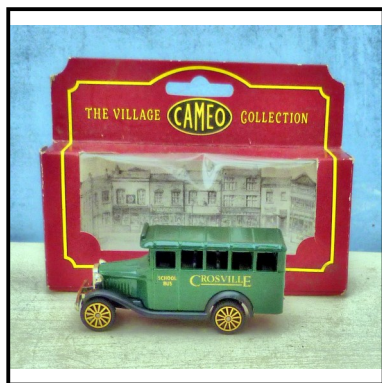

Ref No: 4.238B
Category: Diecast (modern) - Corgi Classics
Description: Corgi 'Cameo Collection' D752 Bedford (early period) Single-deck Bus, in green livery carrying 'Crosville School Bus' lettering. Mint. Boxed

Price (£): 3.00