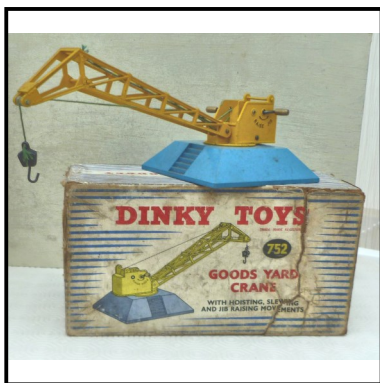

Price (£): 25.00

Ref No: 4.106
Category: Diecasts- Dinky Toys
Description: 706 Vickers Viscount Air-liner in 'Air France' livery F-BGNL. 4 engines with propellers intact, but paintwork very distressed.

Price (£): 5.00

Ref No: 4.107
Category: Diecasts - Dinky Toys
Description: 750 Telephone Kiosk, post-war, red, with silver window frames. Very good condition.

Price (£): 12.50

Ref No: 4.108B
Category: Diecasts - Dinky Toys
Description: 752 Goods Yard Crane. Uncommon metallic mid-blue base with steps, yellow jib. Slewing and rise-fall actions. Excellent condition. In original paper-label box.(see also 973)

Price (£): 35.00

Ref No: 4.109B
Category: Diecasts - Dinky Toys
Description: 752 Goods Yard Crane. Light blue base with steps, yellow jib. Slewing and rise-fall actions. Excellent condition. In original picture-lid box, the lid of which is scuffed.(see also 973)