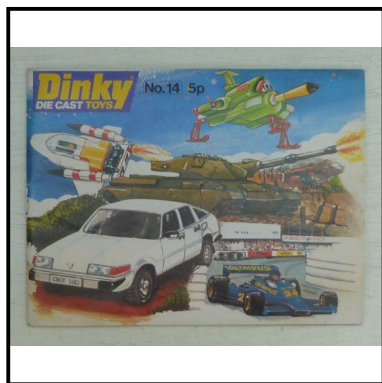

Ref No: 4.284

Category: Catalogues (Diecast -related)

Description: Dinky Toys Catalogue No. 14 (1978). Small landscape format

Price (£): 7.50