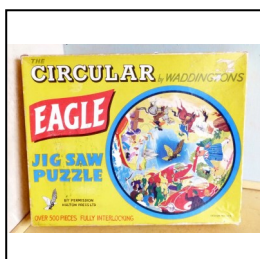

Description: Eleven Chad Valley jig-saw puzzles produced for the Great Western Railway - please ask for Supplement

Price (£):

Ref No: 5.232B

Category: Jig-saw Puzzles - Chad Valley General issue

Description: 200-piece plywood Jig-saw Puzzle 'State Elephants'. Depicts a colourful scene in India during the period of British rule. 1 side-piece missing. In original 'book-type' box which is lightly scuffed. Contents excellent.

Price (£): 10.00

Ref No: 5.233B

Category: Jig-saw Puzzles - Chad Valley General issue

Description: 200-piece plywood Jig-saw Puzzle 'Piccadilly Circus'. Depicts a busy evening scene in the famous London visitor spot. 3 pieces missing. In original box

Price (£): 5.00

Ref No: 5.236B

Category: Jig-saw Puzzles - Eagle

Description: Waddington's circular Jig-saw Puzzle - Eagle Comic Characters. Guaranteed complete. Box slightly crushed

Price (£): 25.00

Ref No: 5.237B