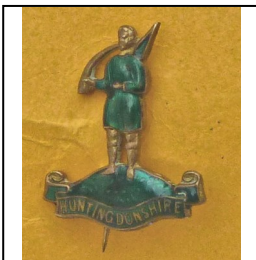

Price (£): 5.50

Ref No: 5.271

Category: Badges (lapel presentation)

Description: Lapel Badge - British Empire Exhibition, Glasgow 1938. Tie-pin brooch fixing.

Price (£): 7.50

Ref No: 5.272

Category: Badges (lapel presentation)

Description: Lapel Badge - Huntingdonshire. Depicts Briton carrying long horn and backpack, although these do not seem to appear on current coat of arms of the county. Brooch fixing.

Price (£): 2.50

Ref No: 5.273