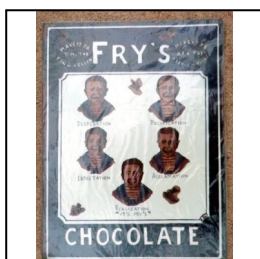

Ref No: 5.283

Category: Tinplate Advertising Sign

Description: Enamelled metal sign (replica): Fry's Chocolate. Showing the 'Five Boys' faces ranging from despair to delight. 15.5 inches x 11.75 inches (39cm x 30cm).

Price (£): 11.99