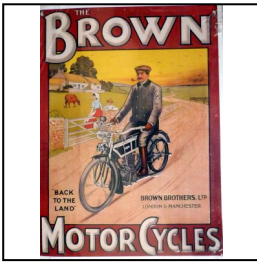

Ref No: 5.288
Category: Tinplate Advertising Sign
Description: Enamelled metal sign (replica) - Brown Motorcycles

Price (£): 10.00