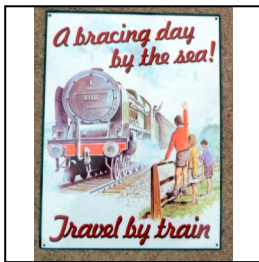

Ref No: 5.284

Category: Tinplate Advertising Sign

Description: Enamelled metal sign (replica): 'Travel by Train'. Shows train-spotters waving as parallel-boilered 'Royal Scot' class passes by. Size 15.5 inches x 11.75 inches (39cm x 30cm)

Price (£): 9.95