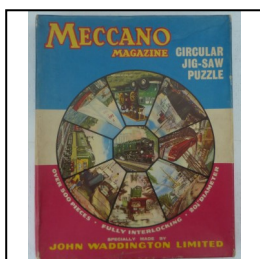

Ref No: 5.252B

Category: Jig-saw Puzzles - other

Description: Waddington's Circular Jig-saw Puzzle depicting eight 1960s Meccano Magazine Covers

Price (£): 15.00