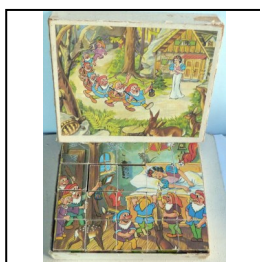

Ref No: 5.206

Category: General novelties

Description: Set of 12 wooden Building Blocks (cubes) with 'Snow White & The Seven Dwarfs' pictures on each face, Boxed. Manufactured in Czechoslovakia.

Price (£): 6.00