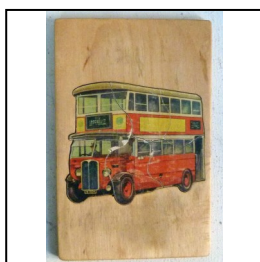

Price (£): 2.50

Ref No: 5.251B

Category: Jig-saw Puzzles - other

Description: Waddington's board-mounted Jig-saw Puzzle: Imperial Airways Flying Boat over European coastline scene. Lovely pre-war period atmosphere. With box. 3 pieces missing

Price (£): 5.00

Ref No: 5.252B

Category: Jig-saw Puzzles - other

Description: Waddington's Circular Jig-saw Puzzle depicting eight 1960s Meccano Magazine Covers

Price (£): 15.00

**Ref No:** 5.253**Category:** Jig-saw Puzzles - other**Description:** Unidentified maker: Board Jig-saw Puzzle: 'Return of the Patrol'. (3 fighter aircraft banking over airfield). Over 200 pcs. Complete. Not in original carton . Colour guide picture provided.**Price (£):** 3.00**Ref No:** 5.254**Category:** Jig-saw Puzzles - other**Description:** Unidentified maker: Simple 10-piece wooden Jig-saw Puzzle depicting early-type Double-deck Bus. Complete. No. box**Price (£):** 3.50**Ref No:** 5.255B**Category:** Jig-saw Puzzles - Victory**Description:** Victory Series LP.2 wooden Jig-saw Puzzle 'Routemaster Double-deck Bus' (front-loader). 20 large-size pieces. Complete, in original box.**Price (£):** 3.00**Ref No:** 5.256B**Category:** Jig-saw Puzzles - Victory**Description:** Victory 'The Kiddies Favourite' Box of 3 miniature wooden puzzles, each depicting a scene with animal(s). 9 large pieces in each puzzle. In original box.**Price (£):** 7.50

Ref No: 5.257B
Category: Jig-saw Puzzles - Victory
Description: Wooden Jig-saw Puzzle 'Romney Hythe & Dymchurch Railway Loco. 'Typhoon'. Complete. Boxed

Price (£): 5.00

Ref No: 5.258B
Category: Jig-saw Puzzles - other
Description: Automobile Association (A.A.) Modern issue 'Landscape Series de-luxe' 500-piece cardboard jig-saw puzzle depicting Staithes Village; North Yorkshire Coast. Complete. Difficult to assemble. In original 'tube' box.