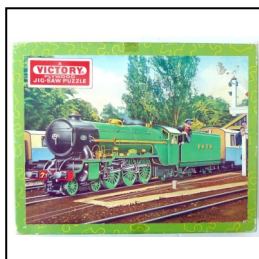

Ref No: 5.257B
Category: Jig-saw Puzzles - Victory
Description: Wooden Jig-saw Puzzle 'Romney Hythe & Dymchurch Railway Loco. 'Typhoon'. Complete. Boxed

Price (£): 5.00

Ref No: 5.258B
Category: Jig-saw Puzzles - other
Description: Automobile Association (A.A.) Modern issue 'Landscape Series de-luxe' 500-piece cardboard jig-saw puzzle depicting Staithes Village; North Yorkshire Coast. Complete. Difficult to assemble. In original 'tube' box.